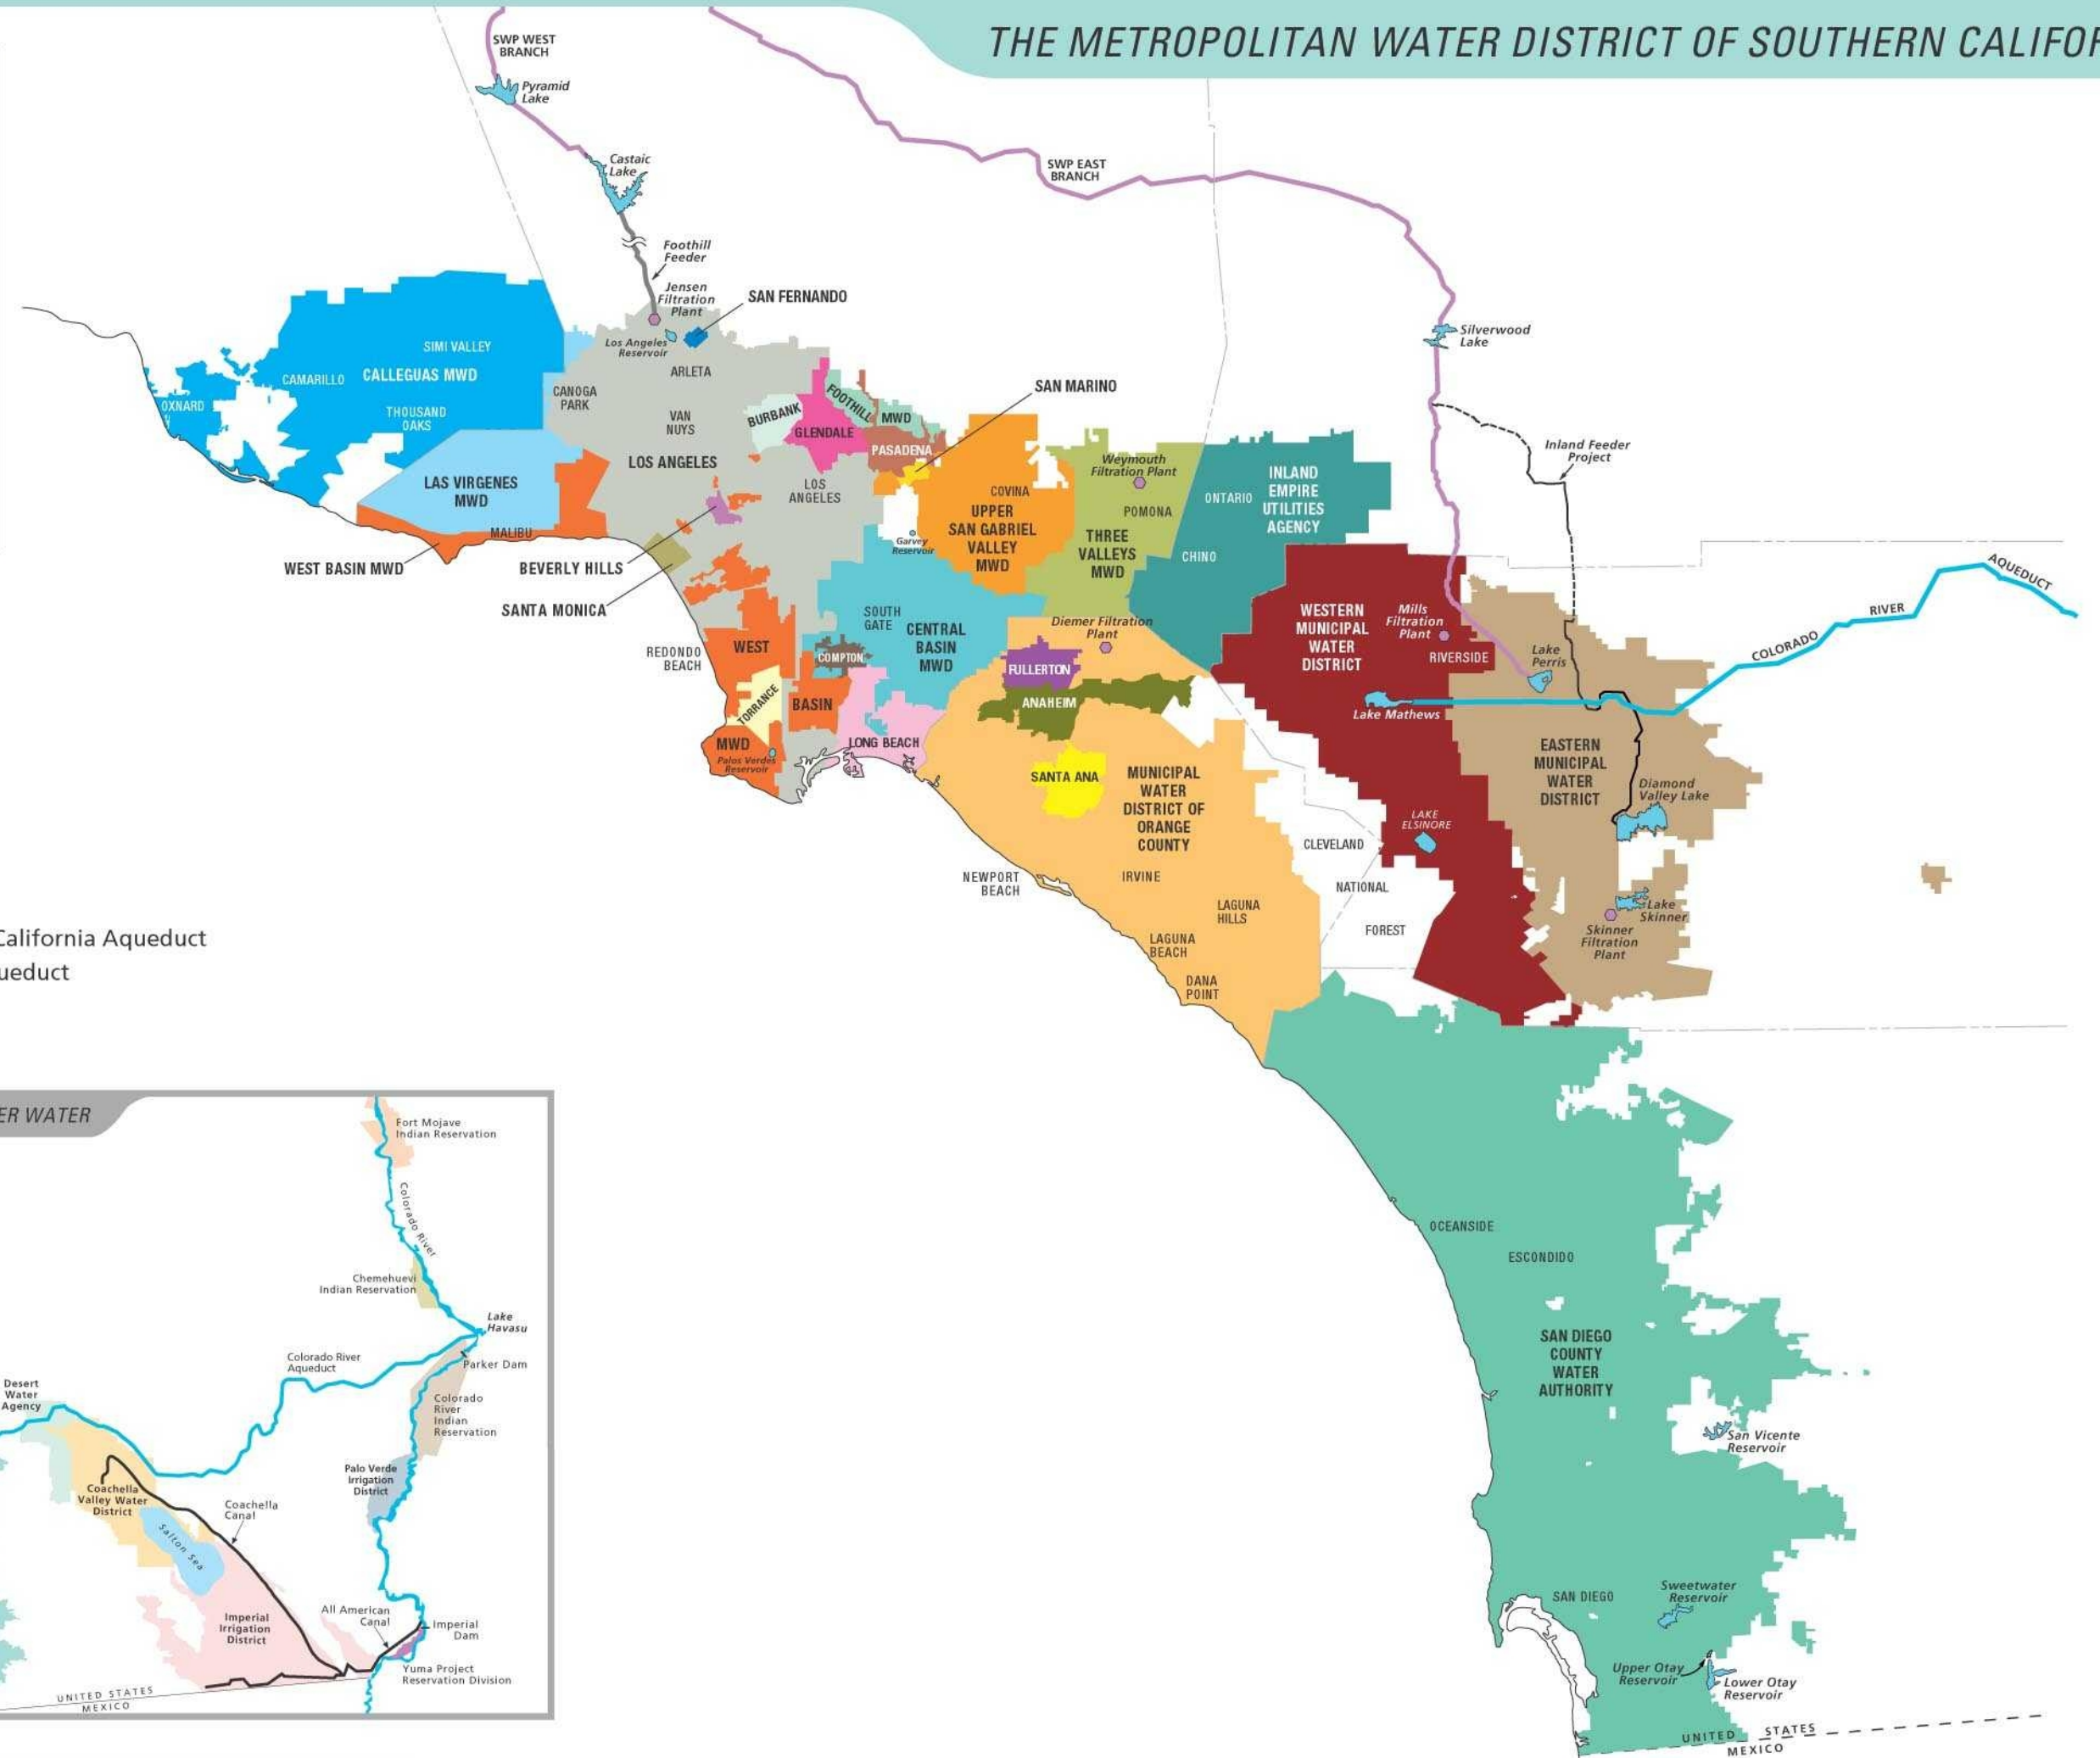

THE METROPOLITAN WATER DISTRICT OF SOUTHERN CALIFORNIA

METROPOLITAN'S MEMBER AGENCIES

LEGEND

-  Department of Water Resources' California Aqueduct
-  Metropolitan's Colorado River Aqueduct
-  Water Filtration Plants

CALIFORNIA ENTITIES USING COLORADO RIVER WATER